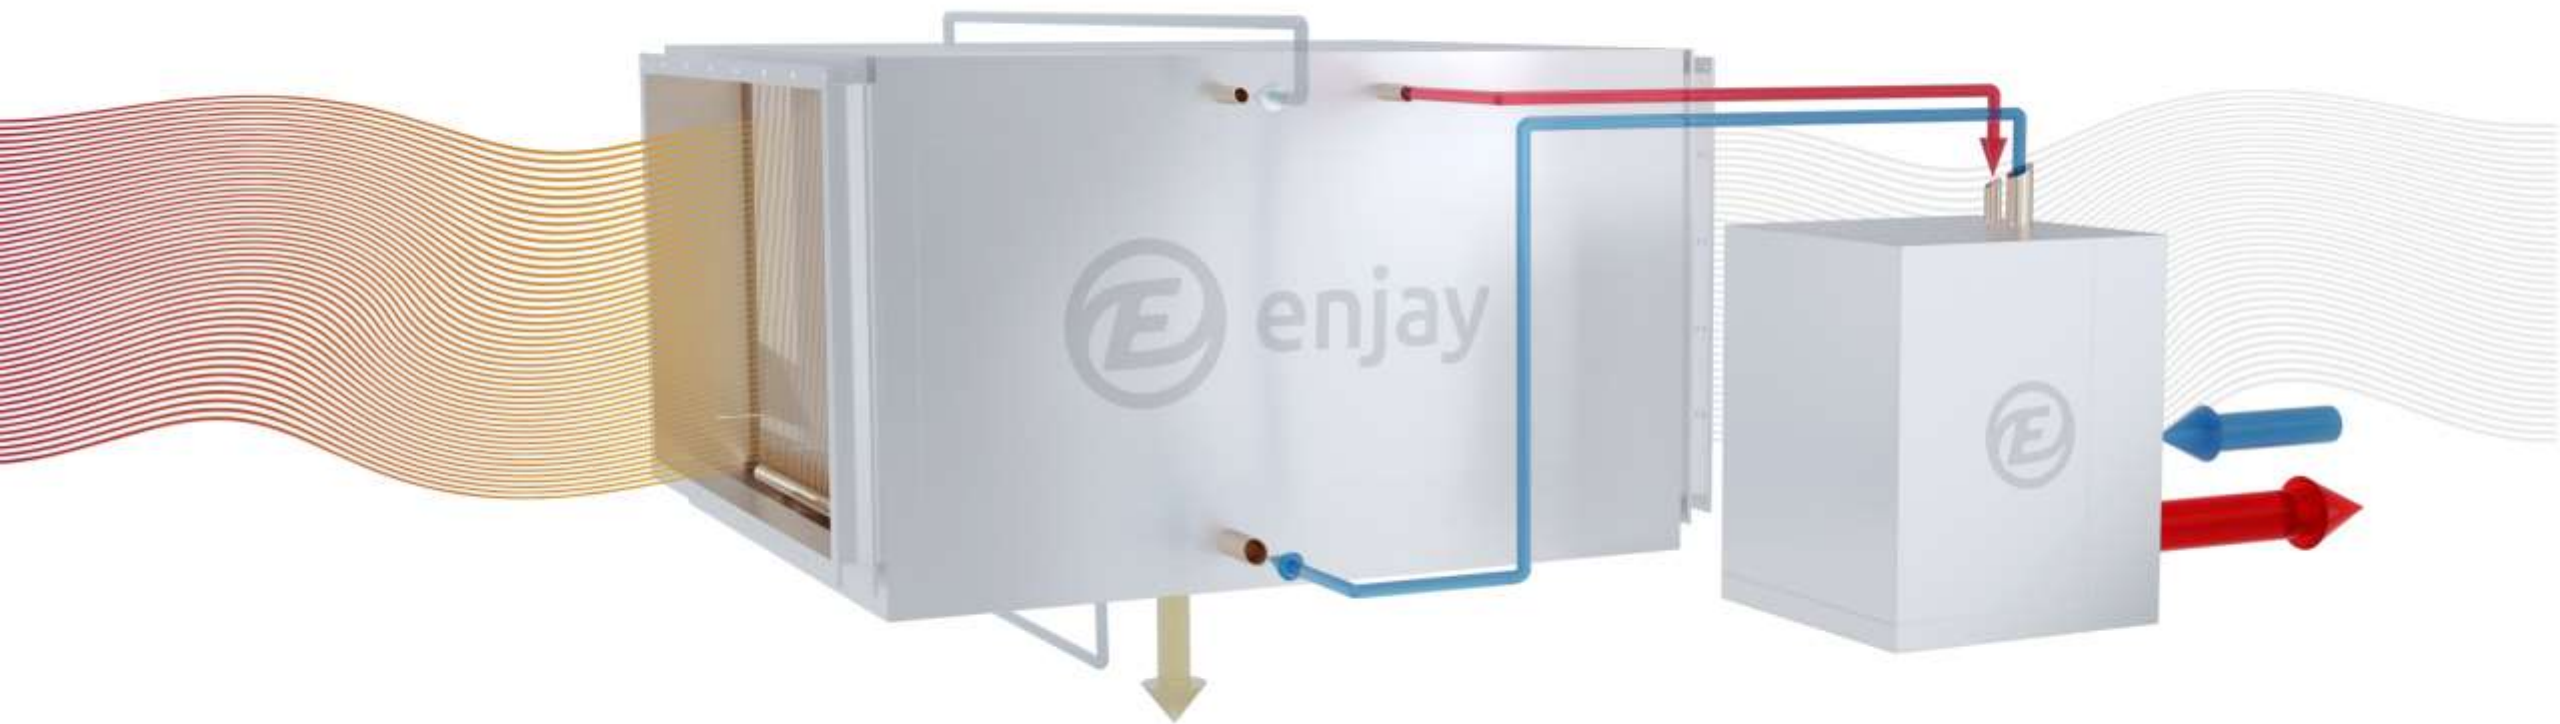

Lepido - Energiåtervinning i restaurangventilation